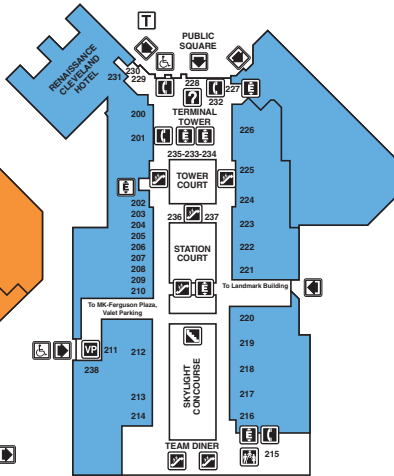

Shop Dine Play Stay

CONCOURSE LEVEL 1

PUBLIC SQUARE LEVEL 2

Prospect Avenue

SKYLIGHT LEVEL 3

LEGEND

- ELEVATORS
- ENTRANCE
- ESCALATOR
- GUEST SERVICES
- HANDICAP
- MANAGEMENT OFFICE
- PARKING
- RESTROOMS
HANDICAPPED ACCESSIBLE
- FAMILY LOUNGE
- STAIRS
- TAXI STAND
- TELEPHONES
- TTY TELEPHONE
- VALET PARKING