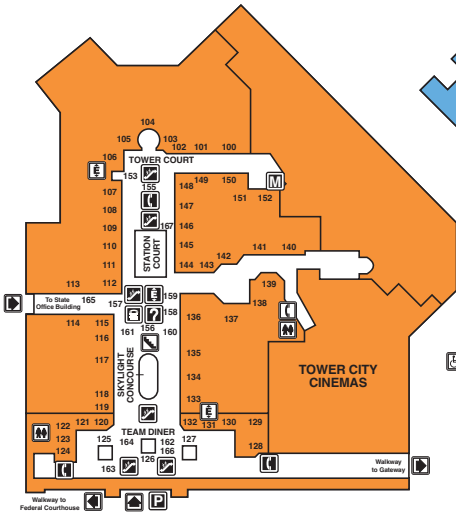

Shop Dine Play Stay

CONCOURSE LEVEL 1

PUBLIC SQUARE LEVEL 2

Prospect Avenue

SKYLIGHT LEVEL 3

LEGEND

- ELEVATORS
- ENTRANCE
- ESCALATOR
- GUEST SERVICES
- HANDICAP
- MANAGEMENT OFFICE
- PARKING
- RESTROOMS
HANDICAPPED ACCESSIBLE
- FAMILY LOUNGE
- STAIRS
- TAXI STAND
- TELEPHONES
- TTY TELEPHONE
- VALET PARKING