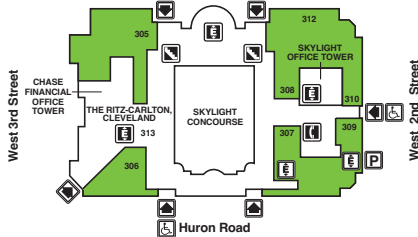

Shop Dine Play Stay

CONCOURSE LEVEL 1

PUBLIC SQUARE LEVEL 2

Prospect Avenue

SKYLIGHT LEVEL 3

LEGEND

- ELEVATORS
- ENTRANCE
- ESCALATOR
- GUEST SERVICES
- HANDICAP
- MANAGEMENT OFFICE
- PARKING
- RESTROOMS
HANDICAPPED ACCESSIBLE
- FAMILY LOUNGE
- STAIRS
- TAXI STAND
- TELEPHONES
- TTY TELEPHONE
- VALET PARKING