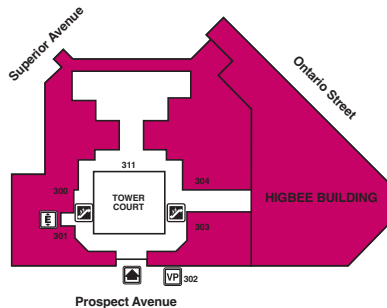

Shop Dine Play Stay

CONCOURSE LEVEL 1

PUBLIC SQUARE LEVEL 2

Prospect Avenue

SKYLIGHT LEVEL 3

LEGEND

- ELEVATORS
- ENTRANCE
- ESCALATOR
- GUEST SERVICES
- HANDICAP
- MANAGEMENT OFFICE
- PARKING
- RESTROOMS
HANDICAPPED ACCESSIBLE
- FAMILY LOUNGE
- STAIRS
- TAXI STAND
- TELEPHONES
- TTY TELEPHONE
- VALET PARKING